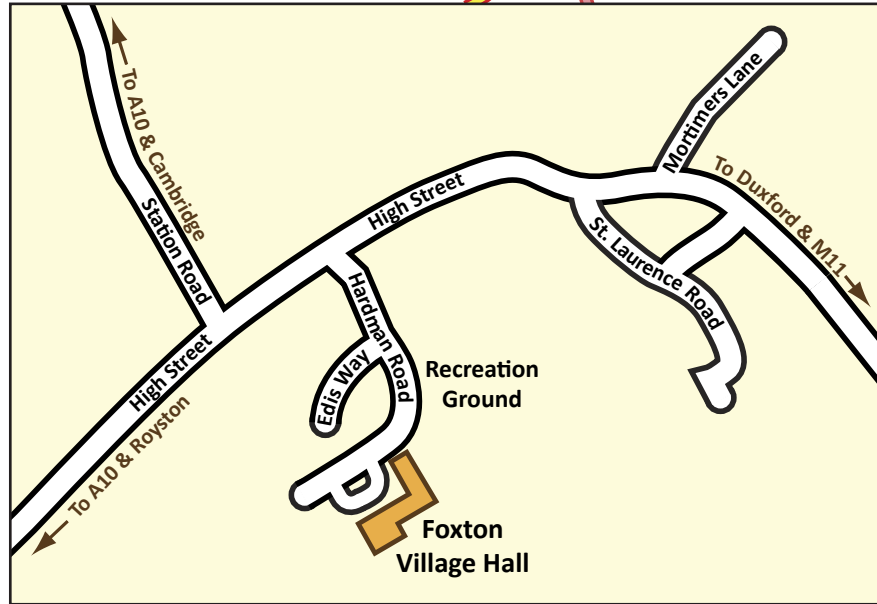

# Foxton Village Hall, Hardman Road, Cambridge, CB22 6RN

Click here to plan your journey