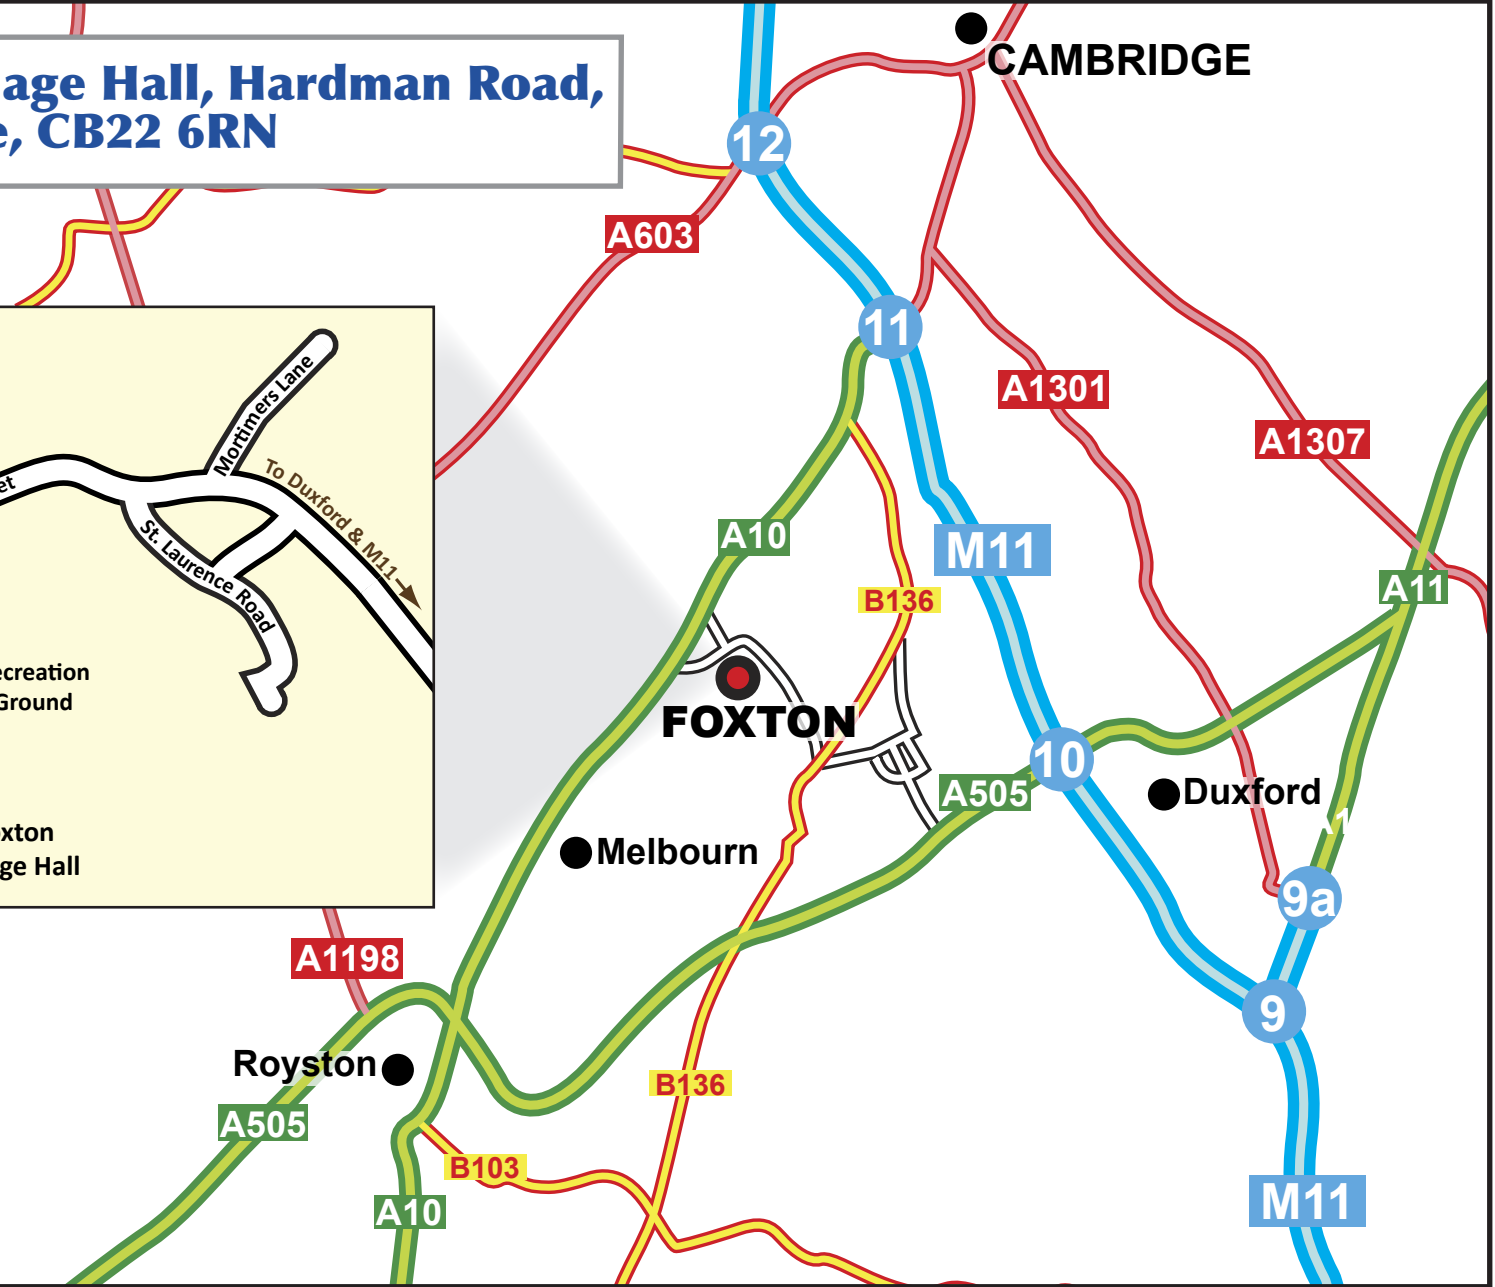

# Foxton Village Hall, Hardman Road, Cambridge, CB22 6RN

Click here to plan your journey