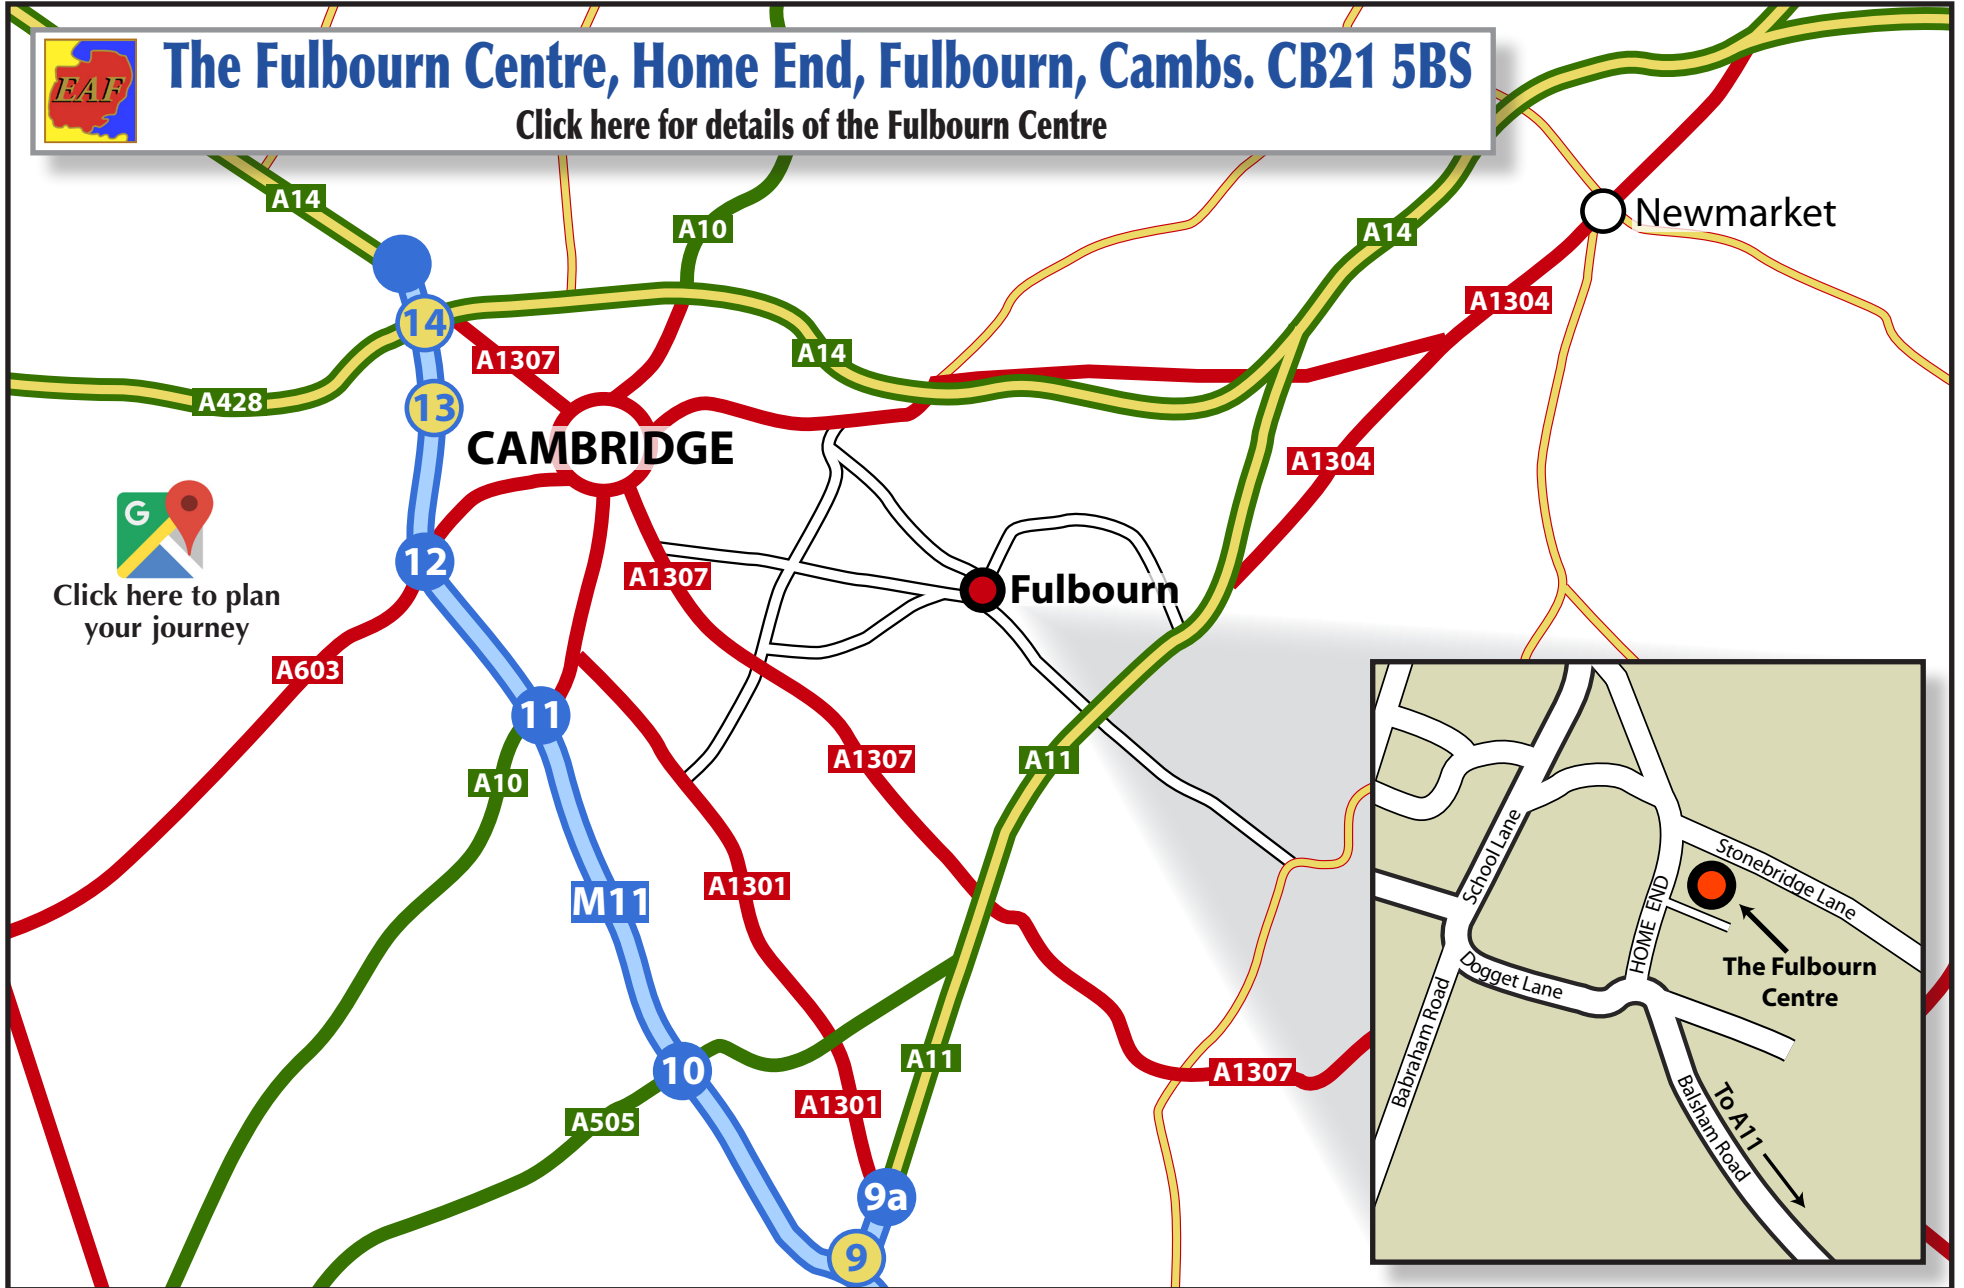

# The Fulbourn Centre, Home End, Fulbourn, Cambs. CB21 5BS

[Click here for details of the Fulbourn Centre](#)

[Click here to plan your journey](#)